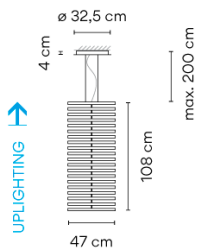

Model Sheet

Optional: Extra cable length
Min. quantity, upcharge and extra lead time apply [EN]

Finish	58 Off-white test ral
	14 Matt dark-brown lacquer RAL 8019
LED temperature color	2700 K / 3000 K / 3500 K / 4000 K
Dimming	1-10V / CASAMBI / DALI
Installation type	Surface Canopy
Materials	Stick: Polyamide 6 with 10% of Fiberglass Diffuser: Polycarbonate Ceiling rose: Steel
Light source	20 x LED STRIP 30V 2,9W
LED	CR>90 6920 lm 119 2700 K / 3000 K / 3500 K / 4000 K
Driver	Constant Voltage 100~240 V V 50~60 Hz HZ
Remarks	1-10V Electronic dimming Suitable for built-in and surface fitting
	

Application	Hanging lamps
Packaging	2 Box 1,15 m x 0,55 m x 0,095 m Gross weight 11,2 Net weight 9,45 Vol. 0,0751

Lighting effect

General Lighting

Lamp for general lighting with an opaque shade and distributing light upwards and/or downwards mainly.